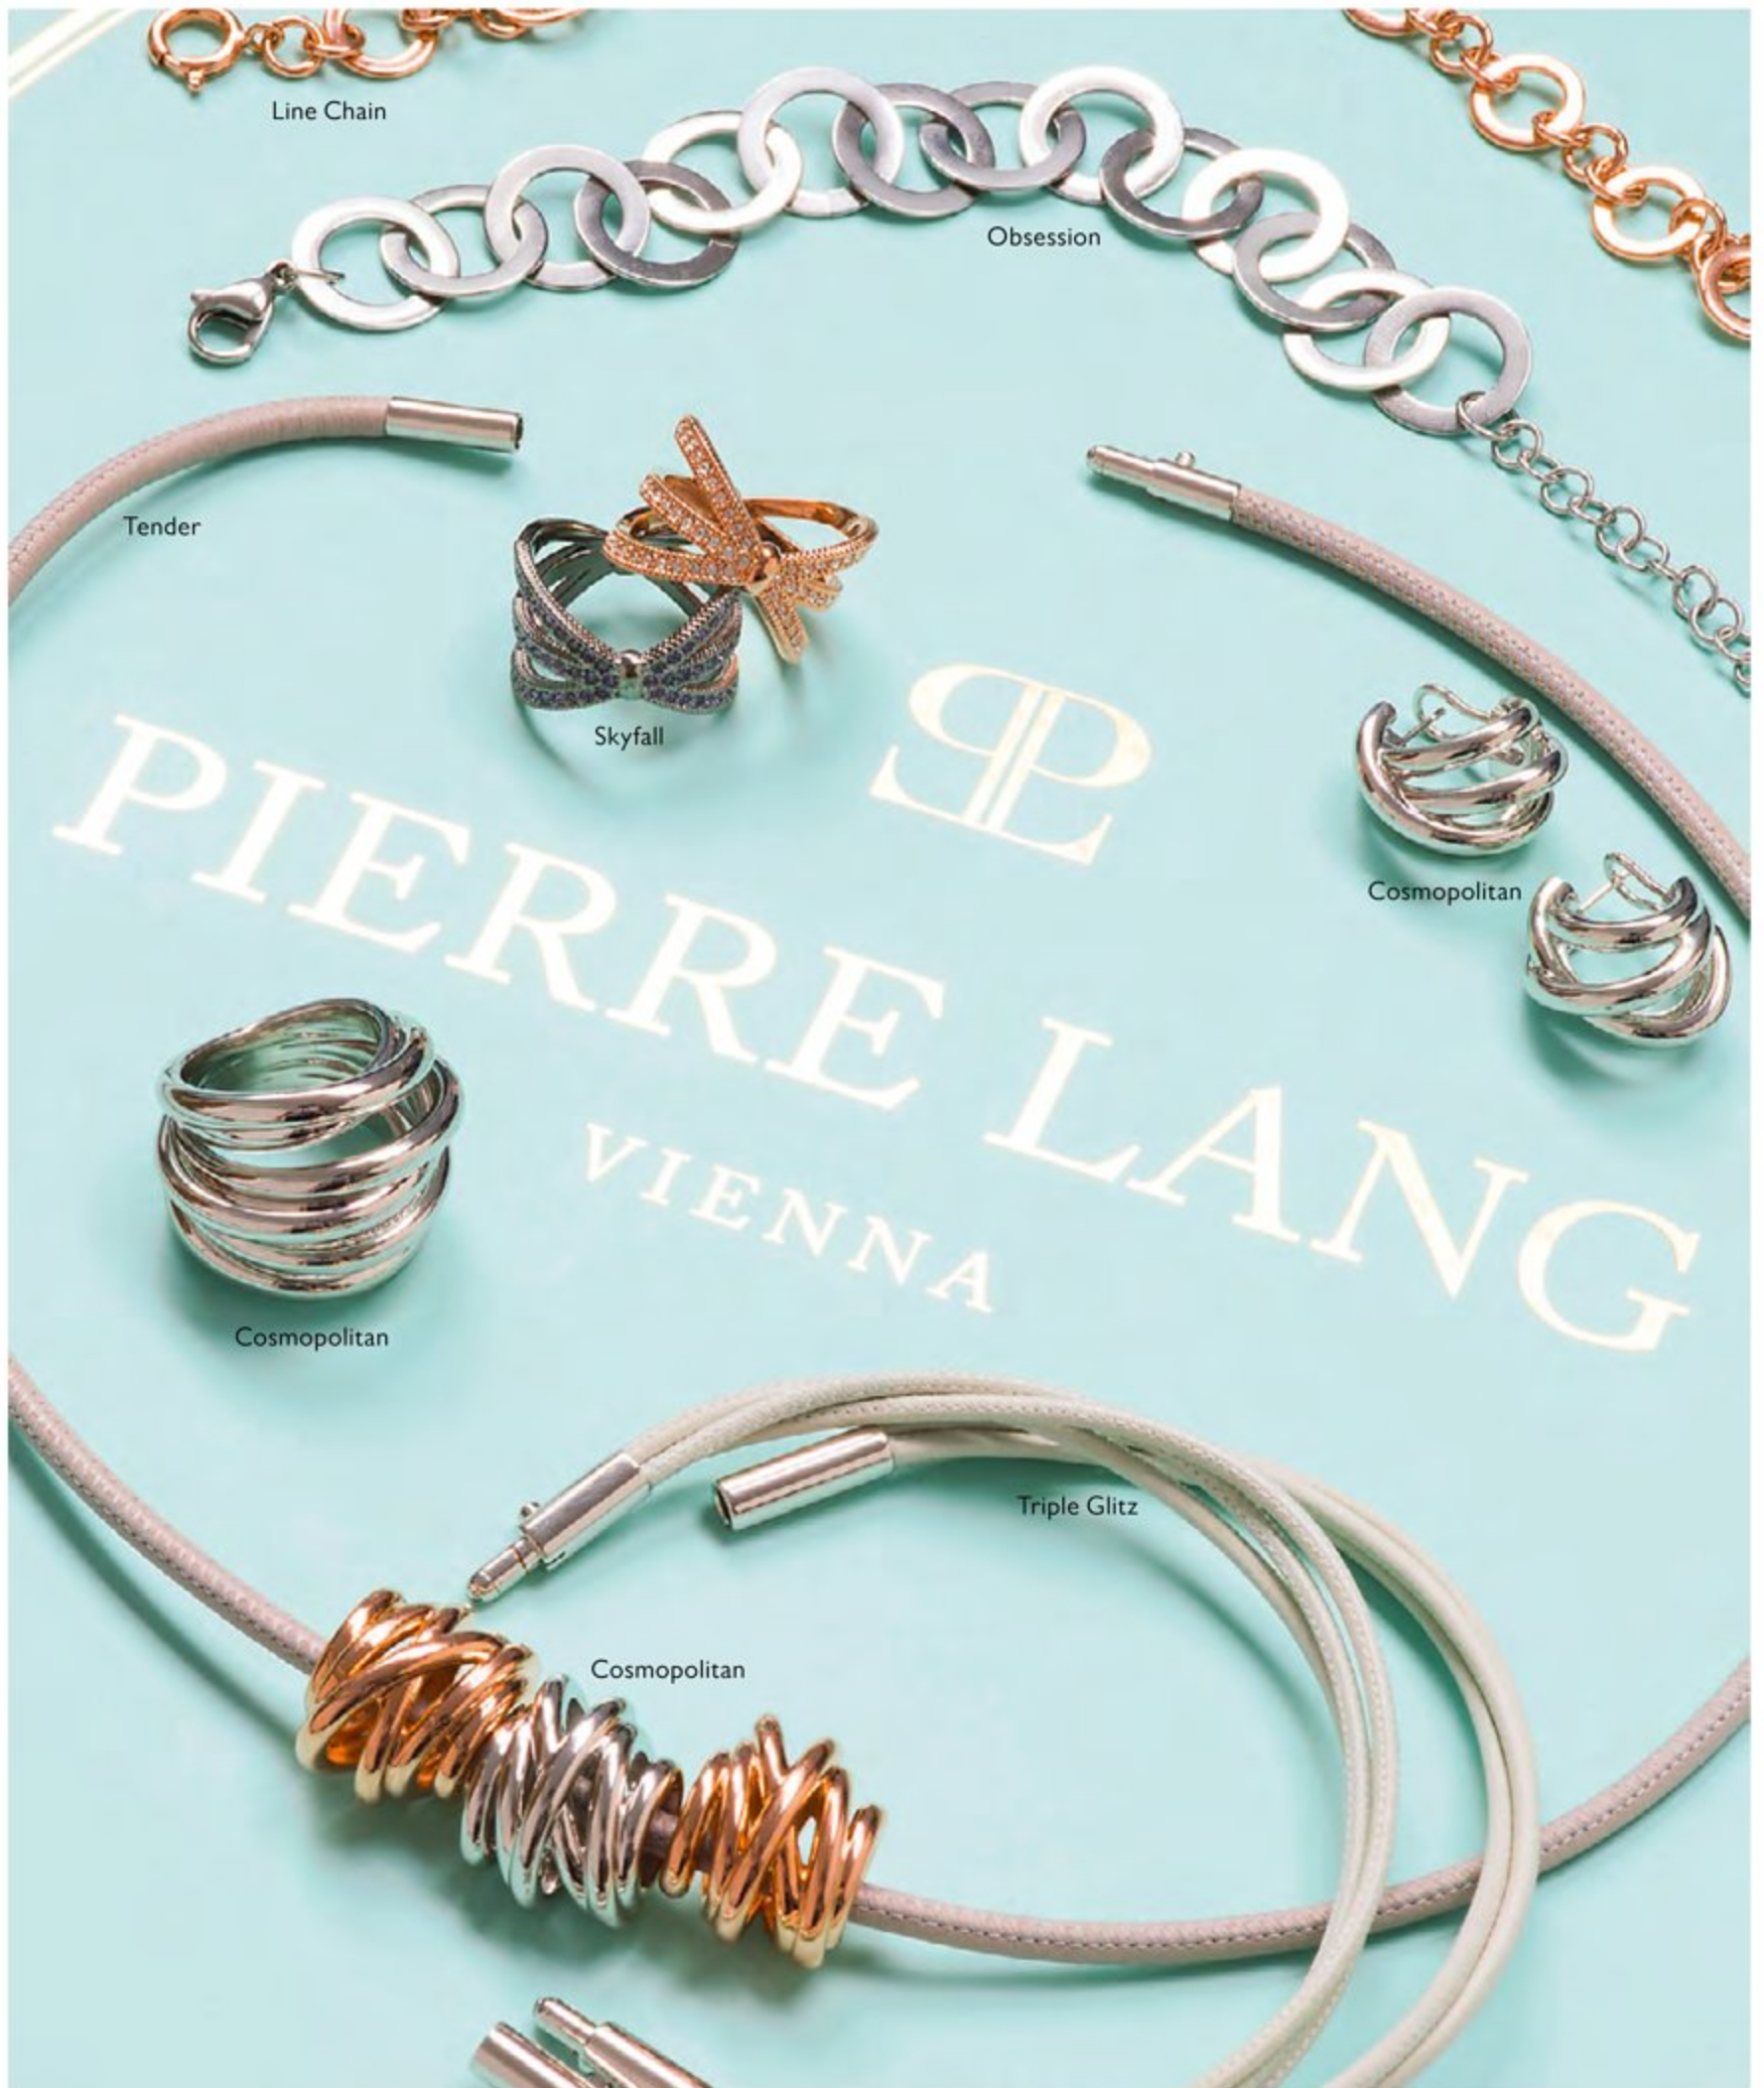

C♥SM♥P♥LITAN

Line Chain

Obsession

Tender

Skyfall

Cosmopolitan

Cosmopolitan

Triple Glitz

Cosmopolitan